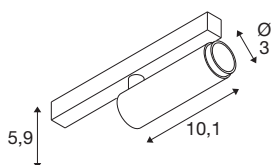

GRIP! S

48V spot, cylindrical, 3000K, 9.8W, DALI, 29°, gold / black

GRIP! is the new decorative spotlight from SLV that goes hand in hand with the latest design trends. The elegant eye-catcher in size S and the all-rounder in size M with integrated LED and anti-glare reflector are available for the 1-circuit, 3-circuit and 48V track system. You can choose between different control options and light colour variants as well as dim-to-warm spotlights. Visually, the GRIP! spotlights appeal with their modern colour combinations and the decorative rings, which are available separately in four colours and enable customisation.

TECHNICAL DATA

Item no.	1008414
Number of different light outlets	1
IP Code	IP20
Impact resistance class	IK 02
Impact resistance	0.2 Joule
Assembly	Surface
Dimmable	Yes
Dimming technology	DALI
Primary nominal voltage	48DC
Secondary power / voltage	250 mA
Safety class	III
Wattage	9.8 W
Minimum ambient temperature	0 °C
Maximum ambient temperature	35 °C
Lumen	610 lm
Colour temperature	3000 Kelvin
Color	gold/black
CRI	90
UGR ≤	25
Service life	50000 h
Risk Group	1
Length	18 cm

Width	3 cm
Height	4 cm
Net weight	0.12 kg
Gross weight	0.15 kg

Accessories

1008489	GRIP! S , decorative ring, black
1008488	GRIP! S , decorative ring, white
1008490	GRIP! S , decorative ring, nickel
1008491	GRIP! S , decorative ring, gold