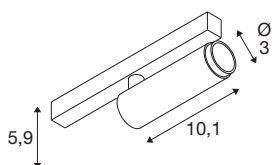

GRIP! S

48V spot, cylindrical, 2000-3000K, 9.8W, DALI, dim-to-warm, 29°, white / black

GRIP! is the new decorative spotlight from SLV that goes hand in hand with the latest design trends. The elegant eye-catcher in size S and the all-rounder in size M with integrated LED and anti-glare reflector are available for the 1-circuit, 3-circuit and 48V track system. You can choose between different control options and light colour variants as well as dim-to-warm spotlights. Visually, the GRIP! spotlights appeal with their modern colour combinations and the decorative rings, which are available separately in four colours and enable customisation.

TECHNICAL DATA

Item no.	1008415
Number of different light outlets	1
IP Code	IP20
Impact resistance class	IK 02
Impact resistance	0.2 Joule
Assembly	Surface
Dimmable	Yes
Dimming technology	DALI
Primary nominal voltage	48DC
Secondary power / voltage	250 mA
Safety class	III
Wattage	9.8 W
Minimum ambient temperature	0 °C
Maximum ambient temperature	35 °C
Lumen	350 lm
Colour temperature	2000-3000 Kelvin
Color	white/black
CRI	90
UGR ≤	25
Service life	50000 h
Risk Group	1
Length	18 cm

Width	3 cm
Height	4 cm
Net weight	0.12 kg
Gross weight	0.15 kg

Accessories

1008489	GRIP! S , decorative ring, black
1008488	GRIP! S , decorative ring, white
1008490	GRIP! S , decorative ring, nickel
1008491	GRIP! S , decorative ring, gold