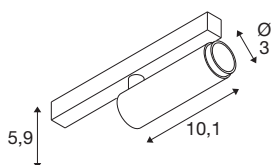

GRIP! S

48V spot, cylindrical, 2000-3000K, 9.8W, DALI, dim-to-warm, 29°, black / gold

GRIP! is the new decorative spotlight from SLV that goes hand in hand with the latest design trends. The elegant eye-catcher in size S and the all-rounder in size M with integrated LED and anti-glare reflector are available for the 1-circuit, 3-circuit and 48V track system. You can choose between different control options and light colour variants as well as dim-to-warm spotlights. Visually, the GRIP! spotlights appeal with their modern colour combinations and the decorative rings, which are available separately in four colours and enable customisation.

TECHNICAL DATA

Item no.	1008417
Number of different light outlets	1
IP Code	IP20
Impact resistance class	IK 02
Impact resistance	0.2 Joule
Assembly	Surface
Dimmable	Yes
Dimming technology	DALI
Primary nominal voltage	48DC
Secondary power / voltage	250 mA
Safety class	III
Wattage	9.8 W
Minimum ambient temperature	0 °C
Maximum ambient temperature	35 °C
Lumen	350 lm
Colour temperature	2000-3000 Kelvin
Color	black/gold
CRI	90
UGR ≤	25
Service life	50000 h
Risk Group	1
Length	18 cm

Width	3 cm
Height	4 cm
Net weight	0.12 kg
Gross weight	0.15 kg

Accessories

1008489	GRIP! S , decorative ring, black
1008488	GRIP! S , decorative ring, white
1008490	GRIP! S , decorative ring, nickel
1008491	GRIP! S , decorative ring, gold