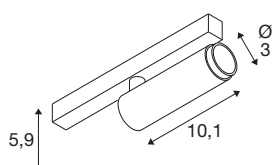

## GRIP! S

**48V spot, cylindrical, 2000-3000K, 9.8W, DALI, dim-to-warm, 29°, bronze / black**

GRIP! is the new decorative spotlight from SLV that goes hand in hand with the latest design trends. The elegant eye-catcher in size S and the all-rounder in size M with integrated LED and anti-glare reflector are available for the 1-circuit, 3-circuit and 48V track system. You can choose between different control options and light colour variants as well as dim-to-warm spotlights. Visually, the GRIP! spotlights appeal with their modern colour combinations and the decorative rings, which are available separately in four colours and enable customisation.

## TECHNICAL DATA

Item no.	1008418
Number of different light outlets	1
IP Code	IP20
Impact resistance class	IK 02
Impact resistance	0.2 Joule
Assembly	Surface
Dimmable	Yes
Dimming technology	DALI
Primary nominal voltage	48DC
Secondary power / voltage	250 mA
Safety class	III
Wattage	9.8 W
Minimum ambient temperature	0 °C
Maximum ambient temperature	35 °C
Lumen	350 lm
Colour temperature	2000-3000 Kelvin
Color	bronze/black
CRI	90
UGR ≤	25
Service life	50000 h
Risk Group	1
Length	18 cm

Width	3 cm
Height	4 cm
Net weight	0.12 kg
Gross weight	0.15 kg