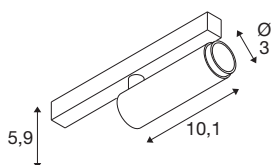

## GRIP! S

**48V spot, cylindrical, 2000-3000K, 9.8W, DALI, dim-to-warm, 29°, gold / black**

GRIP! is the new decorative spotlight from SLV that goes hand in hand with the latest design trends. The elegant eye-catcher in size S and the all-rounder in size M with integrated LED and anti-glare reflector are available for the 1-circuit, 3-circuit and 48V track system. You can choose between different control options and light colour variants as well as dim-to-warm spotlights. Visually, the GRIP! spotlights appeal with their modern colour combinations and the decorative rings, which are available separately in four colours and enable customisation.

## TECHNICAL DATA

Item no.	1008419
Number of different light outlets	1
IP Code	IP20
Impact resistance class	IK 02
Impact resistance	0.2 Joule
Assembly	Surface
Dimmable	Yes
Dimming technology	DALI
Primary nominal voltage	48DC
Secondary power / voltage	250 mA
Safety class	III
Wattage	9.8 W
Minimum ambient temperature	0 °C
Maximum ambient temperature	35 °C
Lumen	350 lm
Colour temperature	2000-3000 Kelvin
Color	gold/black
CRI	90
UGR ≤	25
Service life	50000 h
Risk Group	1
Length	18 cm

Width	3 cm
Height	4 cm
Net weight	0.12 kg
Gross weight	0.15 kg