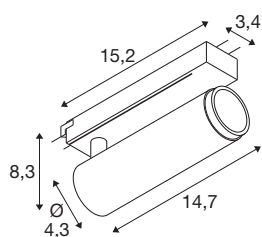

GRIP! M

1~ spot, cylindrical, 2700K, 20W, PHASE, 42°, bronze / black

GRIP! is the new decorative spotlight from SLV that goes hand in hand with the latest design trends. The elegant eye-catcher in size S and the all-rounder in size M with integrated LED and anti-glare reflector are available for the 1-circuit, 3-circuit and 48V track system. You can choose between different control options and light colour variants as well as dim-to-warm spotlights. Visually, the GRIP! spotlights appeal with their modern colour combinations and the decorative rings, which are available separately in four colours and enable customisation.

TECHNICAL DATA

| | |
|-----------------------------------|-----------------------------|
| Item no. | 1008423 |
| Number of different light outlets | 1 |
| IP Code | IP20 |
| Impact resistance class | IK 02 |
| Impact resistance | 0.2 Joule |
| Assembly | Surface |
| Dimmable | Yes |
| Dimming technology | Leading edge, trailing edge |
| Primary nominal voltage | 220-240V ~50/60 Hz |
| Secondary power / voltage | 500 mA |
| Safety class | II |
| Wattage | 20 W |
| Minimum ambient temperature | 0 °C |
| Maximum ambient temperature | 35 °C |
| Number of luminaires at LS B16A | 44 |
| Number of luminaires at LS C16A | 89 |
| Level of inrush current | 25 A |
| Duration of inrush current | 100 µs |
| Lumen | 1810 lm |
| Colour temperature | 2700 Kelvin |
| Color | bronze/black |
| CRI | 90 |

| | |
|--------------|---------|
| UGR ≤ | 19 |
| Service life | 50000 h |
| Risk Group | 1 |
| Length | 15.3 cm |
| Width | 4.3 cm |
| Height | 8.2 cm |
| Net weight | 0.27 kg |
| Gross weight | 0.32 kg |