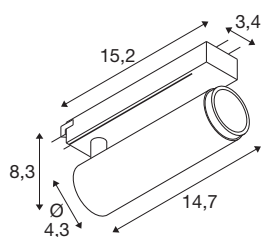

## GRIP! M

1~ spot, cylindrical, 3000K, 20W, PHASE, 42°, white / black

GRIP! is the new decorative spotlight from SLV that goes hand in hand with the latest design trends. The elegant eye-catcher in size S and the all-rounder in size M with integrated LED and anti-glare reflector are available for the 1-circuit, 3-circuit and 48V track system. You can choose between different control options and light colour variants as well as dim-to-warm spotlights. Visually, the GRIP! spotlights appeal with their modern colour combinations and the decorative rings, which are available separately in four colours and enable customisation.

## TECHNICAL DATA

Item no.	1008425
Number of different light outlets	1
IP Code	IP20
Impact resistance class	IK 02
Impact resistance	0.2 Joule
Assembly	Surface
Dimmable	Yes
Dimming technology	Leading edge, trailing edge
Primary nominal voltage	220-240V ~50/60 Hz
Secondary power / voltage	500 mA
Safety class	II
Wattage	20 W
Minimum ambient temperature	0 °C
Maximum ambient temperature	35 °C
Number of luminaires at LS B16A	44
Number of luminaires at LS C16A	89
Level of inrush current	25 A
Duration of inrush current	100 µs
Lumen	1900 lm
Colour temperature	3000 Kelvin
Color	white/black
CRI	90

UGR ≤	19
Service life	50000 h
Risk Group	1
Length	15.3 cm
Width	4.3 cm
Height	8.2 cm
Net weight	0.27 kg
Gross weight	0.32 kg