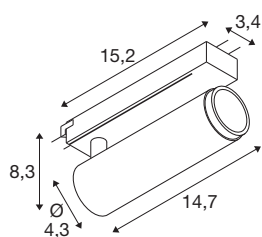

## GRIP! M

1~ spot, cylindrical, 3000K, 20W, PHASE, 42°, bronze / black

GRIP! is the new decorative spotlight from SLV that goes hand in hand with the latest design trends. The elegant eye-catcher in size S and the all-rounder in size M with integrated LED and anti-glare reflector are available for the 1-circuit, 3-circuit and 48V track system. You can choose between different control options and light colour variants as well as dim-to-warm spotlights. Visually, the GRIP! spotlights appeal with their modern colour combinations and the decorative rings, which are available separately in four colours and enable customisation.

## TECHNICAL DATA

Item no.	1008428
Number of different light outlets	1
IP Code	IP20
Impact resistance class	IK 02
Impact resistance	0.2 Joule
Assembly	Surface
Dimmable	Yes
Dimming technology	Leading edge, trailing edge
Primary nominal voltage	220-240V ~50/60 Hz
Secondary power / voltage	500 mA
Safety class	II
Wattage	20 W
Minimum ambient temperature	0 °C
Maximum ambient temperature	35 °C
Number of luminaires at LS B16A	44
Number of luminaires at LS C16A	89
Level of inrush current	25 A
Duration of inrush current	100 µs
Lumen	1900 lm
Colour temperature	3000 Kelvin
Color	bronze/black
CRI	90

UGR ≤	19
Service life	50000 h
Risk Group	1
Length	15.3 cm
Width	4.3 cm
Height	8.2 cm
Net weight	0.27 kg
Gross weight	0.32 kg