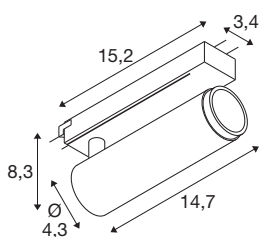

## TECHNICAL DATA

|                                   |                             |
|-----------------------------------|-----------------------------|
| Item no.                          | 1008430                     |
| Number of different light outlets | 1                           |
| IP Code                           | IP20                        |
| Impact resistance class           | IK 02                       |
| Impact resistance                 | 0.2 Joule                   |
| Assembly                          | Surface                     |
| Dimmable                          | Yes                         |
| Dimming technology                | Leading edge, trailing edge |
| Primary nominal voltage           | 220-240V ~50/60 Hz          |
| Secondary power / voltage         | 350 mA                      |
| Safety class                      | II                          |
| Wattage                           | 15 W                        |
| Minimum ambient temperature       | 0 °C                        |
| Maximum ambient temperature       | 35 °C                       |
| Number of luminaires at LS B16A   | 44                          |
| Number of luminaires at LS C16A   | 89                          |
| Level of inrush current           | 25 A                        |
| Duration of inrush current        | 100 µs                      |
| Lumen                             | 1000 lm                     |
| Colour temperature                | 2000-3000 Kelvin            |
| Color                             | white/black                 |
| CRI                               | 90                          |

|              |         |
|--------------|---------|
| UGR ≤        | 19      |
| Service life | 50000 h |
| Risk Group   | 1       |
| Length       | 15.3 cm |
| Width        | 4.3 cm  |
| Height       | 8.2 cm  |
| Net weight   | 0.27 kg |
| Gross weight | 0.32 kg |