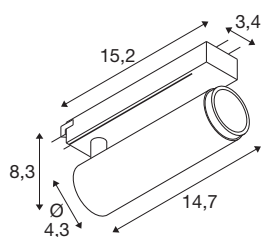

## GRIP! M

1~ spot, cylindrical, 2000-3000K, 15W, dim-to-warm, PHASE, 42°, bronze / black

GRIP! is the new decorative spotlight from SLV that goes hand in hand with the latest design trends. The elegant eye-catcher in size S and the all-rounder in size M with integrated LED and anti-glare reflector are available for the 1-circuit, 3-circuit and 48V track system. You can choose between different control options and light colour variants as well as dim-to-warm spotlights. Visually, the GRIP! spotlights appeal with their modern colour combinations and the decorative rings, which are available separately in four colours and enable customisation.

## TECHNICAL DATA

Item no.	1008433
Number of different light outlets	1
IP Code	IP20
Impact resistance class	IK 02
Impact resistance	0.2 Joule
Assembly	Surface
Dimmable	Yes
Dimming technology	Leading edge, trailing edge
Primary nominal voltage	220-240V ~50/60 Hz
Secondary power / voltage	350 mA
Safety class	II
Wattage	15 W
Minimum ambient temperature	0 °C
Maximum ambient temperature	35 °C
Number of luminaires at LS B16A	44
Number of luminaires at LS C16A	89
Level of inrush current	25 A
Duration of inrush current	100 µs
Lumen	1000 lm
Colour temperature	2000-3000 Kelvin
Color	bronze/black
CRI	90

UGR ≤	19
Service life	50000 h
Risk Group	1
Length	15.3 cm
Width	4.3 cm
Height	8.2 cm
Net weight	0.27 kg
Gross weight	0.32 kg