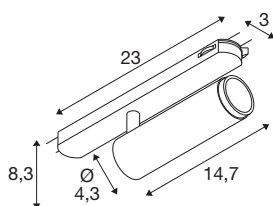

## GRIP! M

3~ spot, cylindrical, 2700K, 20W, DALI, touch, 42°, white / black

GRIP! is the new decorative spotlight from SLV that goes hand in hand with the latest design trends. The elegant eye-catcher in size S and the all-rounder in size M with integrated LED and anti-glare reflector are available for the 1-circuit, 3-circuit and 48V track system. You can choose between different control options and light colour variants as well as dim-to-warm spotlights. Visually, the GRIP! spotlights appeal with their modern colour combinations and the decorative rings, which are available separately in four colours and enable customisation.

## TECHNICAL DATA

Item no.	1008435
Number of different light outlets	1
IP Code	IP20
Impact resistance class	IK 02
Impact resistance	0.2 Joule
Assembly	Surface
Dimmable	Yes
Dimming technology	DALI,Touch
Primary nominal voltage	220-240V ~50/60 Hz
Secondary power / voltage	500 mA
Safety class	II
Wattage	20 W
Minimum ambient temperature	0 °C
Maximum ambient temperature	35 °C
Number of luminaires at LS B16A	80
Number of luminaires at LS C16A	128
Level of inrush current	12 A
Duration of inrush current	2.8 µs
Lumen	1810 lm
Colour temperature	2700 Kelvin
Color	white/black
CRI	90

UGR ≤	19
Service life	50000 h
Risk Group	1
Length	25.9 cm
Width	4.3 cm
Height	8 cm
Net weight	0.31 kg
Gross weight	0.4 kg