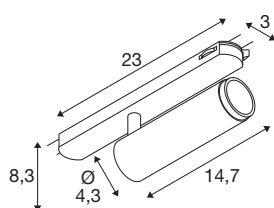

GRIP! M

3~ spot, cylindrical, 2700K, 20W, DALI, touch, 42°, black / gold

GRIP! is the new decorative spotlight from SLV that goes hand in hand with the latest design trends. The elegant eye-catcher in size S and the all-rounder in size M with integrated LED and anti-glare reflector are available for the 1-circuit, 3-circuit and 48V track system. You can choose between different control options and light colour variants as well as dim-to-warm spotlights. Visually, the GRIP! spotlights appeal with their modern colour combinations and the decorative rings, which are available separately in four colours and enable customisation.

TECHNICAL DATA

Item no.	1008436
Number of different light outlets	1
IP Code	IP20
Impact resistance class	IK 02
Impact resistance	0.2 Joule
Assembly	Surface
Dimmable	Yes
Dimming technology	DALI,Touch
Primary nominal voltage	220-240V ~50/60 Hz
Secondary power / voltage	500 mA
Safety class	II
Wattage	20 W
Minimum ambient temperature	0 °C
Maximum ambient temperature	35 °C
Number of luminaires at LS B16A	80
Number of luminaires at LS C16A	128
Level of inrush current	12 A
Duration of inrush current	2.8 µs
Lumen	1810 lm
Colour temperature	2700 Kelvin
Color	black/gold
CRI	90

UGR ≤	19
Service life	50000 h
Risk Group	1
Length	25.9 cm
Width	4.3 cm
Height	8 cm
Net weight	0.31 kg
Gross weight	0.4 kg

Accessories

1008495	GRIP! M , decorative ring, gold
1008494	GRIP! M , decorative ring, nickel
1008492	GRIP! M , decorative ring, white
1008493	GRIP! M , decorative ring, black