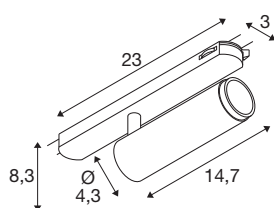

## GRIP! M

3~ spot, cylindrical, 3000K, 20W, DALI, touch, 42°, white / black

GRIP! is the new decorative spotlight from SLV that goes hand in hand with the latest design trends. The elegant eye-catcher in size S and the all-rounder in size M with integrated LED and anti-glare reflector are available for the 1-circuit, 3-circuit and 48V track system. You can choose between different control options and light colour variants as well as dim-to-warm spotlights. Visually, the GRIP! spotlights appeal with their modern colour combinations and the decorative rings, which are available separately in four colours and enable customisation.

## TECHNICAL DATA

Item no.	1008437
Number of different light outlets	1
IP Code	IP20
Impact resistance class	IK 02
Impact resistance	0.2 Joule
Assembly	Surface
Dimmable	Yes
Dimming technology	DALI,Touch
Primary nominal voltage	220-240V ~50/60 Hz
Secondary power / voltage	500 mA
Safety class	II
Wattage	20 W
Minimum ambient temperature	0 °C
Maximum ambient temperature	35 °C
Number of luminaires at LS B16A	80
Number of luminaires at LS C16A	128
Level of inrush current	12 A
Duration of inrush current	2.8 µs
Lumen	1900 lm
Colour temperature	3000 Kelvin
Color	white/black
CRI	90

UGR ≤	19
Service life	50000 h
Risk Group	1
Length	25.9 cm
Width	4.3 cm
Height	8 cm
Net weight	0.31 kg
Gross weight	0.4 kg