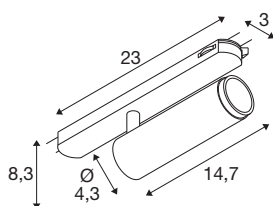

## GRIP! M

3~ spot, cylindrical, 3000K, 20W, DALI, touch, 42°, black / gold

GRIP! is the new decorative spotlight from SLV that goes hand in hand with the latest design trends. The elegant eye-catcher in size S and the all-rounder in size M with integrated LED and anti-glare reflector are available for the 1-circuit, 3-circuit and 48V track system. You can choose between different control options and light colour variants as well as dim-to-warm spotlights. Visually, the GRIP! spotlights appeal with their modern colour combinations and the decorative rings, which are available separately in four colours and enable customisation.

## TECHNICAL DATA

Item no.	1008438
Number of different light outlets	1
IP Code	IP20
Impact resistance class	IK 02
Impact resistance	0.2 Joule
Assembly	Surface
Dimmable	Yes
Dimming technology	DALI,Touch
Primary nominal voltage	220-240V ~50/60 Hz
Secondary power / voltage	500 mA
Safety class	II
Wattage	20 W
Minimum ambient temperature	0 °C
Maximum ambient temperature	35 °C
Number of luminaires at LS B16A	80
Number of luminaires at LS C16A	128
Level of inrush current	12 A
Duration of inrush current	2.8 µs
Lumen	1900 lm
Colour temperature	3000 Kelvin
Color	black/gold
CRI	90

UGR ≤	19
Service life	50000 h
Risk Group	1
Length	25.9 cm
Width	4.3 cm
Height	8 cm
Net weight	0.31 kg
Gross weight	0.4 kg