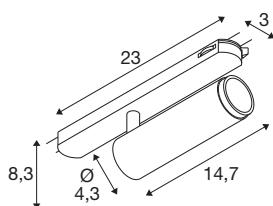

GRIP! M

3~ spot, cylindrical, 2000-3000K, 15W, DALI, dim-to-warm, touch, 42°, white / black

GRIP! is the new decorative spotlight from SLV that goes hand in hand with the latest design trends. The elegant eye-catcher in size S and the all-rounder in size M with integrated LED and anti-glare reflector are available for the 1-circuit, 3-circuit and 48V track system. You can choose between different control options and light colour variants as well as dim-to-warm spotlights. Visually, the GRIP! spotlights appeal with their modern colour combinations and the decorative rings, which are available separately in four colours and enable customisation.

TECHNICAL DATA

Item no.	1008439
Number of different light outlets	1
IP Code	IP20
Impact resistance class	IK 02
Impact resistance	0.2 Joule
Assembly	Surface
Dimmable	Yes
Dimming technology	DALI,Touch
Primary nominal voltage	220-240V ~50/60 Hz
Secondary power / voltage	350 mA
Safety class	II
Wattage	15 W
Minimum ambient temperature	0 °C
Maximum ambient temperature	35 °C
Number of luminaires at LS B16A	80
Number of luminaires at LS C16A	128
Level of inrush current	12 A
Duration of inrush current	2.8 µs
Lumen	1000 lm
Colour temperature	2000-3000 Kelvin
Color	white/black
CRI	90

UGR ≤	19
Service life	50000 h
Risk Group	1
Length	25.9 cm
Width	4.3 cm
Height	8 cm
Net weight	0.31 kg
Gross weight	0.4 kg

Accessories

1008495	GRIP! M , decorative ring, gold
1008494	GRIP! M , decorative ring, nickel
1008492	GRIP! M , decorative ring, white
1008493	GRIP! M , decorative ring, black