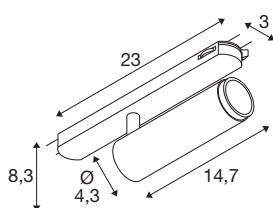

GRIP! M

3~ spot, cylindrical, 2000-3000K, 15W, DALI, dim-to-warm, touch, 42°, black / gold

GRIP! is the new decorative spotlight from SLV that goes hand in hand with the latest design trends. The elegant eye-catcher in size S and the all-rounder in size M with integrated LED and anti-glare reflector are available for the 1-circuit, 3-circuit and 48V track system. You can choose between different control options and light colour variants as well as dim-to-warm spotlights. Visually, the GRIP! spotlights appeal with their modern colour combinations and the decorative rings, which are available separately in four colours and enable customisation.

TECHNICAL DATA

Item no.	1008440
Number of different light outlets	1
IP Code	IP20
Impact resistance class	IK 02
Impact resistance	0.2 Joule
Assembly	Surface
Dimmable	Yes
Dimming technology	DALI,Touch
Primary nominal voltage	220-240V ~50/60 Hz
Secondary power / voltage	350 mA
Safety class	II
Wattage	15 W
Minimum ambient temperature	0 °C
Maximum ambient temperature	35 °C
Number of luminaires at LS B16A	80
Number of luminaires at LS C16A	128
Level of inrush current	12 A
Duration of inrush current	2.8 µs
Lumen	1000 lm
Colour temperature	2000-3000 Kelvin
Color	black/gold
CRI	90

UGR ≤	19
Service life	50000 h
Risk Group	1
Length	25.9 cm
Width	4.3 cm
Height	8 cm
Net weight	0.31 kg
Gross weight	0.4 kg

Accessories

1008495	GRIP! M , decorative ring, gold
1008494	GRIP! M , decorative ring, nickel
1008492	GRIP! M , decorative ring, white
1008493	GRIP! M , decorative ring, black