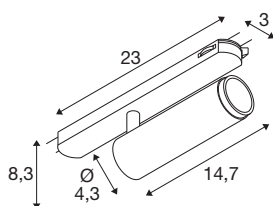

## GRIP! M

3~ spot, cylindrical, 3000K, 20W, PHASE, 42°, black / gold

GRIP! is the new decorative spotlight from SLV that goes hand in hand with the latest design trends. The elegant eye-catcher in size S and the all-rounder in size M with integrated LED and anti-glare reflector are available for the 1-circuit, 3-circuit and 48V track system. You can choose between different control options and light colour variants as well as dim-to-warm spotlights. Visually, the GRIP! spotlights appeal with their modern colour combinations and the decorative rings, which are available separately in four colours and enable customisation.

## TECHNICAL DATA

Item no.	1008444
Number of different light outlets	1
IP Code	IP20
Impact resistance class	IK 02
Impact resistance	0.2 Joule
Assembly	Surface
Dimmable	Yes
Dimming technology	trailing edge
Primary nominal voltage	220-240V ~50/60 Hz
Secondary power / voltage	500 mA
Safety class	II
Wattage	20 W
Minimum ambient temperature	0 °C
Maximum ambient temperature	35 °C
Number of luminaires at LS B16A	46
Number of luminaires at LS C16A	57
Level of inrush current	15 A
Duration of inrush current	40 µs
Lumen	1900 lm
Colour temperature	3000 Kelvin
Color	black/gold
CRI	90

UGR ≤	19
Service life	50000 h
Risk Group	1
Length	23.6 cm
Width	4.3 cm
Height	8.2 cm
Net weight	0.33 kg
Gross weight	0.41 kg