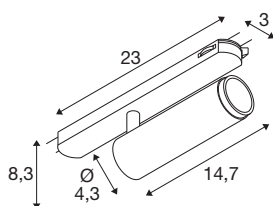

## GRIP! M

3~ spot, cylindrical, 2000-3000K, 15W, dim-to-warm, PHASE, 42°, white / black

GRIP! is the new decorative spotlight from SLV that goes hand in hand with the latest design trends. The elegant eye-catcher in size S and the all-rounder in size M with integrated LED and anti-glare reflector are available for the 1-circuit, 3-circuit and 48V track system. You can choose between different control options and light colour variants as well as dim-to-warm spotlights. Visually, the GRIP! spotlights appeal with their modern colour combinations and the decorative rings, which are available separately in four colours and enable customisation.

## TECHNICAL DATA

Item no.	1008445
Number of different light outlets	1
IP Code	IP20
Impact resistance class	IK 02
Impact resistance	0.2 Joule
Assembly	Surface
Dimmable	Yes
Dimming technology	trailing edge
Primary nominal voltage	220-240V ~50/60 Hz
Secondary power / voltage	350 mA
Safety class	II
Wattage	15 W
Minimum ambient temperature	0 °C
Maximum ambient temperature	35 °C
Number of luminaires at LS B16A	46
Number of luminaires at LS C16A	57
Level of inrush current	15 A
Duration of inrush current	40 µs
Lumen	1000 lm
Colour temperature	2000-3000 Kelvin
Color	white/black
CRI	90

UGR ≤	19
Service life	50000 h
Risk Group	1
Length	23.6 cm
Width	4.3 cm
Height	8.2 cm
Net weight	0.33 kg
Gross weight	0.41 kg