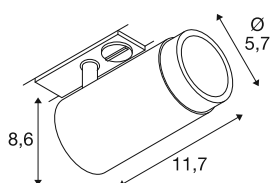

GRIP! L

1~ spot, cylindrical, GU10, 1x max. 6W, white / black

GRIP! is the new decorative spotlight from SLV that goes hand in hand with the latest design trends. The powerful version in size L is operated with GU10 luminaires, is equipped with a glare-reducing reflector and is available for the 1- and 3-phase system. Visually, the GRIP! spotlights appeal with their modern colour combinations and the decorative rings, which are available separately in four colours and enable customisation.

TECHNICAL DATA

Item no.	1008447
Socket	GU10
Number of sockets	1
Number of different light outlets	1
Tilt range	90 °
Horizontal rotation range	330 °
IP Code	IP20
Impact resistance class	IK 02
Impact resistance	0.2 Joule
Assembly	Surface
Primary nominal voltage	220-240V ~50/60 Hz
Safety class	II
Wattage	6 W
Color	white/black
Length	8.5 cm
Width	5.7 cm
Height	14.4 cm
Net weight	0.21 kg
Gross weight	0.27 kg