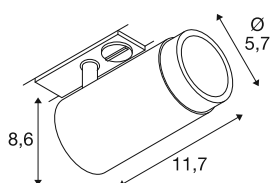

GRIP! L

1~ spot, cylindrical, GU10, 1x max. 6W, black / gold

GRIP! is the new decorative spotlight from SLV that goes hand in hand with the latest design trends. The powerful version in size L is operated with GU10 luminaires, is equipped with a glare-reducing reflector and is available for the 1- and 3-phase system. Visually, the GRIP! spotlights appeal with their modern colour combinations and the decorative rings, which are available separately in four colours and enable customisation.

TECHNICAL DATA

Item no.	1008449
Socket	GU10
Number of sockets	1
Number of different light outlets	1
Tilt range	90 °
Horizontal rotation range	330 °
IP Code	IP20
Impact resistance class	IK 02
Impact resistance	0.2 Joule
Assembly	Surface
Primary nominal voltage	220-240V ~50/60 Hz
Safety class	II
Wattage	6 W
Color	black/gold
Length	8.5 cm
Width	5.7 cm
Height	14.4 cm
Net weight	0.21 kg
Gross weight	0.27 kg