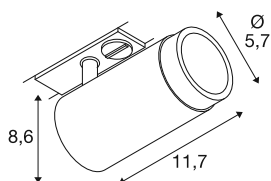

## GRIP! L

1~ spotlight, cylindrical, GU10, 1x max. 6W, bronze / black

GRIP! is the new decorative spotlight from SLV that goes hand in hand with the latest design trends. The powerful version in size L is operated with GU10 luminaires, is equipped with a glare-reducing reflector and is available for the 1- and 3-phase system. Visually, the GRIP! spotlights appeal with their modern colour combinations and the decorative rings, which are available separately in four colours and enable customisation.

## TECHNICAL DATA

Item no.	1008450
Socket	GU10
Number of sockets	1
Number of different light outlets	1
Tilt range	90 °
Horizontal rotation range	330 °
IP Code	IP20
Impact resistance class	IK 02
Impact resistance	0.2 Joule
Assembly	Surface
Primary nominal voltage	220-240V ~50/60 Hz
Safety class	II
Wattage	6 W
Color	bronze/black
Length	8.5 cm
Width	5.7 cm
Height	14.4 cm
Net weight	0.21 kg
Gross weight	0.27 kg