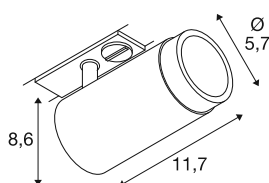

## GRIP! L

1~ spot, cylindrical, GU10, 1x max. 6W, gold / black

GRIP! is the new decorative spotlight from SLV that goes hand in hand with the latest design trends. The powerful version in size L is operated with GU10 luminaires, is equipped with a glare-reducing reflector and is available for the 1- and 3-phase system. Visually, the GRIP! spotlights appeal with their modern colour combinations and the decorative rings, which are available separately in four colours and enable customisation.

## TECHNICAL DATA

Item no.	1008451
Socket	GU10
Number of sockets	1
Number of different light outlets	1
Tilt range	90 °
Horizontal rotation range	330 °
IP Code	IP20
Impact resistance class	IK 02
Impact resistance	0.2 Joule
Assembly	Surface
Primary nominal voltage	220-240V ~50/60 Hz
Safety class	II
Wattage	6 W
Color	gold/black
Length	8.5 cm
Width	5.7 cm
Height	14.4 cm
Net weight	0.21 kg
Gross weight	0.27 kg