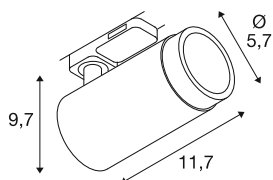

GRIP! L

3~ spot, cylindrical, GU10, 1x max. 6W, white / black

GRIP! is the new decorative spotlight from SLV that goes hand in hand with the latest design trends. The powerful version in size L is operated with GU10 luminaires, is equipped with a glare-reducing reflector and is available for the 1- and 3-phase system. Visually, the GRIP! spotlights appeal with their modern colour combinations and the decorative rings, which are available separately in four colours and enable customisation.

TECHNICAL DATA

Item no.	1008452
Socket	GU10
Number of sockets	1
Number of different light outlets	1
Tilt range	90 °
Horizontal rotation range	330 °
IP Code	IP20
Impact resistance class	IK 02
Impact resistance	0.2 Joule
Assembly	Surface
Primary nominal voltage	220-240V ~50/60 Hz
Safety class	II
Wattage	6 W
Color	white/black
Length	7.9 cm
Width	5.7 cm
Height	15.3 cm
Net weight	0.23 kg
Gross weight	0.29 kg