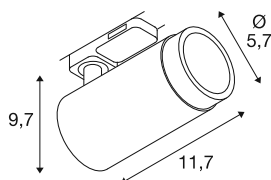

## GRIP! L

3~ spot, cylindrical, GU10, 1x max. 6W, black / gold

GRIP! is the new decorative spotlight from SLV that goes hand in hand with the latest design trends. The powerful version in size L is operated with GU10 luminaires, is equipped with a glare-reducing reflector and is available for the 1- and 3-phase system. Visually, the GRIP! spotlights appeal with their modern colour combinations and the decorative rings, which are available separately in four colours and enable customisation.

## TECHNICAL DATA

Item no.	1008453
Socket	GU10
Number of sockets	1
Number of different light outlets	1
Tilt range	90 °
Horizontal rotation range	330 °
IP Code	IP20
Impact resistance class	IK 02
Impact resistance	0.2 Joule
Assembly	Surface
Primary nominal voltage	220-240V ~50/60 Hz
Safety class	II
Wattage	6 W
Color	black/gold
Length	7.9 cm
Width	5.7 cm
Height	15.3 cm
Net weight	0.23 kg
Gross weight	0.29 kg