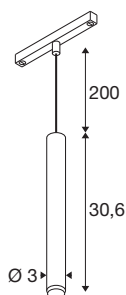

GRIP! S

48V pendant light, pendant length 200cm, 2700 K, 29°, DALI, white / black

GRIP! is the new decorative pendant light from SLV that goes hand in hand with the latest design trends. The elegant eye-catcher in size S with integrated LED and a glare-reducing reflector is DALI controllable and compatible with the 48V track system. You can choose between different control options and light colour variants as well as dim-to-warm spotlights. Visually, the GRIP! pendant lights with their modern colour combinations and the decorative rings, which are available separately in four colours and allow for individual customisation.

TECHNICAL DATA

Item no.	1008454
Number of different light outlets	1
IP Code	IP20
Impact resistance class	IK 02
Impact resistance	0.2 Joule
Assembly	Surface
Dimmable	Yes
Dimming technology	DALI
Primary nominal voltage	48DC
Secondary power / voltage	250 mA
Safety class	III
Wattage	9.8 W
Minimum ambient temperature	0 °C
Maximum ambient temperature	35 °C
Lumen	530 lm
Colour temperature	2700 Kelvin
Color	white/black
CRI	90
UGR ≤	25
Service life	50000 h
Risk Group	1
Height	30.6 cm

Diameter	3 cm
Pendant length	200 cm
Net weight	0.29 kg
Gross weight	0.42 kg

Accessories

1008489	GRIP! S , decorative ring, black
1008488	GRIP! S , decorative ring, white
1008490	GRIP! S , decorative ring, nickel
1008491	GRIP! S , decorative ring, gold