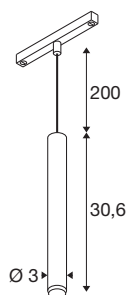

GRIP! S

48V pendant light, pendant length 200cm, 2700 K, 29°, DALI, black / gold

GRIP! is the new decorative pendant light from SLV that goes hand in hand with the latest design trends. The elegant eye-catcher in size S with integrated LED and a glare-reducing reflector is DALI controllable and compatible with the 48V track system. You can choose between different control options and light colour variants as well as dim-to-warm spotlights. Visually, the GRIP! pendant lights with their modern colour combinations and the decorative rings, which are available separately in four colours and allow for individual customisation.

TECHNICAL DATA

Item no.	1008456
Number of different light outlets	1
IP Code	IP20
Impact resistance class	IK 02
Impact resistance	0.2 Joule
Assembly	Surface
Dimmable	Yes
Dimming technology	DALI
Primary nominal voltage	48DC
Secondary power / voltage	250 mA
Safety class	III
Wattage	9.8 W
Minimum ambient temperature	0 °C
Maximum ambient temperature	35 °C
Lumen	530 lm
Colour temperature	2700 Kelvin
Color	black/gold
CRI	90
UGR ≤	25
Service life	50000 h
Risk Group	1
Height	30.6 cm

Diameter	3 cm
Pendant length	200 cm
Net weight	0.29 kg
Gross weight	0.42 kg

Accessories

1008489	GRIP! S , decorative ring, black
1008488	GRIP! S , decorative ring, white
1008490	GRIP! S , decorative ring, nickel
1008491	GRIP! S , decorative ring, gold