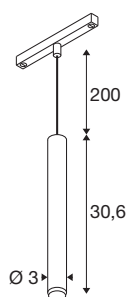

GRIP! S

48V pendant light, pendant length 200cm, 2700 K, 29°, DALI, bronze / black

GRIP! is the new decorative pendant light from SLV that goes hand in hand with the latest design trends. The elegant eye-catcher in size S with integrated LED and a glare-reducing reflector is DALI controllable and compatible with the 48V track system. You can choose between different control options and light colour variants as well as dim-to-warm spotlights. Visually, the GRIP! pendant lights with their modern colour combinations and the decorative rings, which are available separately in four colours and allow for individual customisation.

TECHNICAL DATA

Item no.	1008457
Number of different light outlets	1
IP Code	IP20
Impact resistance class	IK 02
Impact resistance	0.2 Joule
Assembly	Surface
Dimmable	Yes
Dimming technology	DALI
Primary nominal voltage	48DC
Secondary power / voltage	250 mA
Safety class	III
Wattage	9.8 W
Minimum ambient temperature	0 °C
Maximum ambient temperature	35 °C
Lumen	530 lm
Colour temperature	2700 Kelvin
Color	bronze/black
CRI	90
UGR ≤	25
Service life	50000 h
Risk Group	1
Height	30.6 cm

Diameter	3 cm
Pendant length	200 cm
Net weight	0.29 kg
Gross weight	0.42 kg

Accessories

1008489	GRIP! S , decorative ring, black
1008488	GRIP! S , decorative ring, white
1008490	GRIP! S , decorative ring, nickel
1008491	GRIP! S , decorative ring, gold