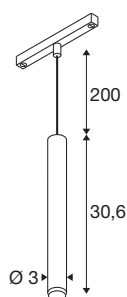

GRIP! S

48V pendant light, pendant length 200cm, 2700 K, 29°, DALI, gold / black

GRIP! is the new decorative pendant light from SLV that goes hand in hand with the latest design trends. The elegant eye-catcher in size S with integrated LED and a glare-reducing reflector is DALI controllable and compatible with the 48V track system. You can choose between different control options and light colour variants as well as dim-to-warm spotlights. Visually, the GRIP! pendant lights with their modern colour combinations and the decorative rings, which are available separately in four colours and allow for individual customisation.

TECHNICAL DATA

Item no.	1008458
Number of different light outlets	1
IP Code	IP20
Impact resistance class	IK 02
Impact resistance	0.2 Joule
Assembly	Surface
Dimmable	Yes
Dimming technology	DALI
Primary nominal voltage	48DC
Secondary power / voltage	250 mA
Safety class	III
Wattage	9.8 W
Minimum ambient temperature	0 °C
Maximum ambient temperature	35 °C
Lumen	530 lm
Colour temperature	2700 Kelvin
Color	gold/black
CRI	90
UGR ≤	25
Service life	50000 h
Risk Group	1
Height	30.6 cm

Diameter	3 cm
Pendant length	200 cm
Net weight	0.29 kg
Gross weight	0.42 kg

Accessories

1008489	GRIP! S , decorative ring, black
1008488	GRIP! S , decorative ring, white
1008490	GRIP! S , decorative ring, nickel
1008491	GRIP! S , decorative ring, gold