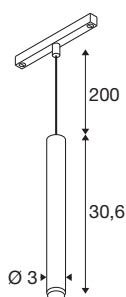

## GRIP! S

48V pendant light, pendant length 200cm, 3000 K, 29°, DALI, white / black

GRIP! is the new decorative pendant light from SLV that goes hand in hand with the latest design trends. The elegant eye-catcher in size S with integrated LED and a glare-reducing reflector is DALI controllable and compatible with the 48V track system. You can choose between different control options and light colour variants as well as dim-to-warm spotlights. Visually, the GRIP! pendant lights with their modern colour combinations and the decorative rings, which are available separately in four colours and allow for individual customisation.

## TECHNICAL DATA

Item no.	1008459
Number of different light outlets	1
IP Code	IP20
Impact resistance class	IK 02
Impact resistance	0.2 Joule
Assembly	Surface
Dimmable	Yes
Dimming technology	DALI
Primary nominal voltage	48DC
Secondary power / voltage	250 mA
Safety class	III
Wattage	9.8 W
Minimum ambient temperature	0 °C
Maximum ambient temperature	35 °C
Lumen	610 lm
Colour temperature	3000 Kelvin
Color	white/black
CRI	90
UGR ≤	25
Service life	50000 h
Risk Group	1
Height	30.6 cm

Diameter	3 cm
Pendant length	200 cm
Net weight	0.29 kg
Gross weight	0.42 kg