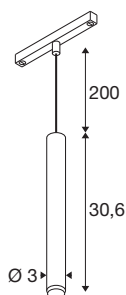

GRIP! S

48V pendant light, pendant length 200cm, 3000 K, 29°, DALI, black / gold

GRIP! is the new decorative pendant light from SLV that goes hand in hand with the latest design trends. The elegant eye-catcher in size S with integrated LED and a glare-reducing reflector is DALI controllable and compatible with the 48V track system. You can choose between different control options and light colour variants as well as dim-to-warm spotlights. Visually, the GRIP! pendant lights with their modern colour combinations and the decorative rings, which are available separately in four colours and allow for individual customisation.

TECHNICAL DATA

Item no.	1008461
Number of different light outlets	1
IP Code	IP20
Impact resistance class	IK 02
Impact resistance	0.2 Joule
Assembly	Surface
Dimmable	Yes
Dimming technology	DALI
Primary nominal voltage	48DC
Secondary power / voltage	250 mA
Safety class	III
Wattage	9.8 W
Minimum ambient temperature	0 °C
Maximum ambient temperature	35 °C
Lumen	610 lm
Colour temperature	3000 Kelvin
Color	black/gold
CRI	90
UGR ≤	25
Service life	50000 h
Risk Group	1
Height	30.6 cm

Diameter	3 cm
Pendant length	200 cm
Net weight	0.29 kg
Gross weight	0.42 kg

Accessories

1008489	GRIP! S , decorative ring, black
1008488	GRIP! S , decorative ring, white
1008490	GRIP! S , decorative ring, nickel
1008491	GRIP! S , decorative ring, gold