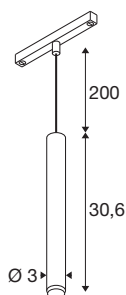

GRIP! S

48V pendant light, pendant length 200cm, 3000 K, 29°, DALI, bronze / black

GRIP! is the new decorative pendant light from SLV that goes hand in hand with the latest design trends. The elegant eye-catcher in size S with integrated LED and a glare-reducing reflector is DALI controllable and compatible with the 48V track system. You can choose between different control options and light colour variants as well as dim-to-warm spotlights. Visually, the GRIP! pendant lights with their modern colour combinations and the decorative rings, which are available separately in four colours and allow for individual customisation.

TECHNICAL DATA

Item no.	1008462
Number of different light outlets	1
IP Code	IP20
Impact resistance class	IK 02
Impact resistance	0.2 Joule
Assembly	Surface
Dimmable	Yes
Dimming technology	DALI
Primary nominal voltage	48DC
Secondary power / voltage	250 mA
Safety class	III
Wattage	9.8 W
Minimum ambient temperature	0 °C
Maximum ambient temperature	35 °C
Lumen	610 lm
Colour temperature	3000 Kelvin
Color	bronze/black
CRI	90
UGR ≤	25
Service life	50000 h
Risk Group	1
Height	30.6 cm

Diameter	3 cm
Pendant length	200 cm
Net weight	0.29 kg
Gross weight	0.42 kg

Accessories

1008489	GRIP! S , decorative ring, black
1008488	GRIP! S , decorative ring, white
1008490	GRIP! S , decorative ring, nickel
1008491	GRIP! S , decorative ring, gold