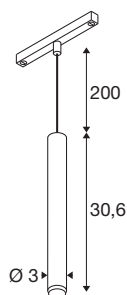

GRIP! S

48V pendant light, pendant length 200cm, 3000 K, 29°, DALI, gold / black

GRIP! is the new decorative pendant light from SLV that goes hand in hand with the latest design trends. The elegant eye-catcher in size S with integrated LED and a glare-reducing reflector is DALI controllable and compatible with the 48V track system. You can choose between different control options and light colour variants as well as dim-to-warm spotlights. Visually, the GRIP! pendant lights with their modern colour combinations and the decorative rings, which are available separately in four colours and allow for individual customisation.

TECHNICAL DATA

Item no.	1008463
Number of different light outlets	1
IP Code	IP20
Impact resistance class	IK 02
Impact resistance	0.2 Joule
Assembly	Surface
Dimmable	Yes
Dimming technology	DALI
Primary nominal voltage	48DC
Secondary power / voltage	250 mA
Safety class	III
Wattage	9.8 W
Minimum ambient temperature	0 °C
Maximum ambient temperature	35 °C
Lumen	610 lm
Colour temperature	3000 Kelvin
Color	gold/black
CRI	90
UGR ≤	25
Service life	50000 h
Risk Group	1
Height	30.6 cm

Diameter	3 cm
Pendant length	200 cm
Net weight	0.29 kg
Gross weight	0.42 kg

Accessories

1008489	GRIP! S , decorative ring, black
1008488	GRIP! S , decorative ring, white
1008490	GRIP! S , decorative ring, nickel
1008491	GRIP! S , decorative ring, gold