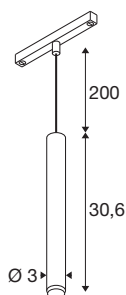

## GRIP! S

48V pendant light, pendant length 200cm, 2000-3000 K, 29°, DALI, dim-to-warm, white / black

GRIP! is the new decorative pendant light from SLV that goes hand in hand with the latest design trends. The elegant eye-catcher in size S with integrated LED and a glare-reducing reflector is DALI controllable and compatible with the 48V track system. You can choose between different control options and light colour variants as well as dim-to-warm spotlights. Visually, the GRIP! pendant lights with their modern colour combinations and the decorative rings, which are available separately in four colours and allow for individual customisation.

## TECHNICAL DATA

Item no.	1008464
Number of different light outlets	1
IP Code	IP20
Impact resistance class	IK 02
Impact resistance	0.2 Joule
Assembly	Surface
Dimmable	Yes
Dimming technology	DALI
Primary nominal voltage	48DC
Secondary power / voltage	250 mA
Safety class	III
Wattage	9.8 W
Minimum ambient temperature	0 °C
Maximum ambient temperature	35 °C
Lumen	350 lm
Colour temperature	2000-3000 Kelvin
Color	white/black
CRI	90
UGR ≤	25
Service life	50000 h
Risk Group	1
Height	30.6 cm

Diameter	3 cm
Pendant length	200 cm
Net weight	0.29 kg
Gross weight	0.42 kg