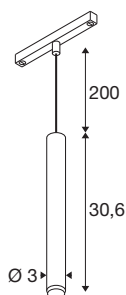

GRIP! S

48V pendant light, pendant length 200cm, 2000-3000 K, 29°, DALI, dim-to-warm, black / gold

GRIP! is the new decorative pendant light from SLV that goes hand in hand with the latest design trends. The elegant eye-catcher in size S with integrated LED and a glare-reducing reflector is DALI controllable and compatible with the 48V track system. You can choose between different control options and light colour variants as well as dim-to-warm spotlights. Visually, the GRIP! pendant lights with their modern colour combinations and the decorative rings, which are available separately in four colours and allow for individual customisation.

TECHNICAL DATA

Item no.	1008466
Number of different light outlets	1
IP Code	IP20
Impact resistance class	IK 02
Impact resistance	0.2 Joule
Assembly	Surface
Dimmable	Yes
Dimming technology	DALI
Primary nominal voltage	48DC
Secondary power / voltage	250 mA
Safety class	III
Wattage	9.8 W
Minimum ambient temperature	0 °C
Maximum ambient temperature	35 °C
Lumen	350 lm
Colour temperature	2000-3000 Kelvin
Color	black/gold
CRI	90
UGR ≤	25
Service life	50000 h
Risk Group	1
Height	30.6 cm

Diameter	3 cm
Pendant length	200 cm
Net weight	0.29 kg
Gross weight	0.42 kg

Accessories

1008489	GRIP! S , decorative ring, black
1008488	GRIP! S , decorative ring, white
1008490	GRIP! S , decorative ring, nickel
1008491	GRIP! S , decorative ring, gold