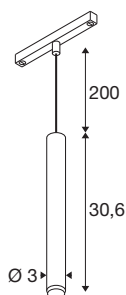

GRIP! S

48V pendant light, pendant length 200cm, 2000-3000 K, 29°, DALI, Dim-to-Warm, bronze / black

GRIP! is the new decorative pendant light from SLV that goes hand in hand with the latest design trends. The elegant eye-catcher in size S with integrated LED and a glare-reducing reflector is DALI controllable and compatible with the 48V track system. You can choose between different control options and light colour variants as well as dim-to-warm spotlights. Visually, the GRIP! pendant lights with their modern colour combinations and the decorative rings, which are available separately in four colours and allow for individual customisation.

TECHNICAL DATA

Item no.	1008467
Number of different light outlets	1
IP Code	IP20
Impact resistance class	IK 02
Impact resistance	0.2 Joule
Assembly	Surface
Dimmable	Yes
Dimming technology	DALI
Primary nominal voltage	48DC
Secondary power / voltage	250 mA
Safety class	III
Wattage	9.8 W
Minimum ambient temperature	0 °C
Maximum ambient temperature	35 °C
Lumen	350 lm
Colour temperature	2000-3000 Kelvin
Color	bronze/black
CRI	90
UGR ≤	25
Service life	50000 h
Risk Group	1
Height	30.6 cm

Diameter	3 cm
Pendant length	200 cm
Net weight	0.29 kg
Gross weight	0.42 kg

Accessories

1008489	GRIP! S , decorative ring, black
1008488	GRIP! S , decorative ring, white
1008490	GRIP! S , decorative ring, nickel
1008491	GRIP! S , decorative ring, gold