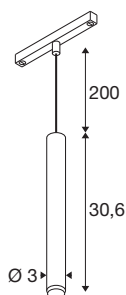

GRIP! S

48V pendant light, pendant length 200cm, 2000-3000 K, 29°, DALI, Dim-to-Warm, gold / black

GRIP! is the new decorative pendant light from SLV that goes hand in hand with the latest design trends. The elegant eye-catcher in size S with integrated LED and a glare-reducing reflector is DALI controllable and compatible with the 48V track system. You can choose between different control options and light colour variants as well as dim-to-warm spotlights. Visually, the GRIP! pendant lights with their modern colour combinations and the decorative rings, which are available separately in four colours and allow for individual customisation.

TECHNICAL DATA

Item no.	1008468
Number of different light outlets	1
IP Code	IP20
Impact resistance class	IK 02
Impact resistance	0.2 Joule
Assembly	Surface
Dimmable	Yes
Dimming technology	DALI
Primary nominal voltage	48DC
Secondary power / voltage	250 mA
Safety class	III
Wattage	9.8 W
Minimum ambient temperature	0 °C
Maximum ambient temperature	35 °C
Lumen	350 lm
Colour temperature	2000-3000 Kelvin
Color	gold/black
CRI	90
UGR ≤	25
Service life	50000 h
Risk Group	1
Height	30.6 cm

Diameter	3 cm
Pendant length	200 cm
Net weight	0.29 kg
Gross weight	0.42 kg

Accessories

1008489	GRIP! S , decorative ring, black
1008488	GRIP! S , decorative ring, white
1008490	GRIP! S , decorative ring, nickel
1008491	GRIP! S , decorative ring, gold