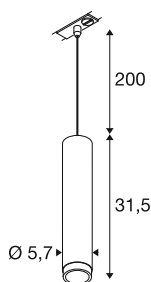

GRIP! L

1~ pendant light, GU10, pendant length 200 cm, 1x max. 6W, white / black

GRIP! is the new decorative pendant light from SLV that goes hand in hand with the latest design trends. The powerful version in size L is operated with GU10 lamps, is equipped with a glare-reducing reflector and is available for the single-circuit system. Visually, the GRIP! pendant lights with their modern colour combinations and the decorative rings, which are available separately in four colours and allow for individual customisation.

TECHNICAL DATA

Item no.	1008469
Socket	GU10
Number of sockets	1
Number of different light outlets	1
IP Code	IP20
Impact resistance class	IK 02
Impact resistance	0.2 Joule
Assembly	Surface
Primary nominal voltage	220-240V ~50/60 Hz
Safety class	II
Wattage	6 W
Color	white/black
Height	31.5 cm
Diameter	5.7 cm
Pendant length	200 cm
Net weight	0.57 kg
Gross weight	0.84 kg