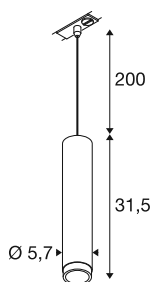

GRIP! L

1~ pendant light, GU10, pendant length 200 cm, 1x max. 6W, black / gold

GRIP! is the new decorative pendant light from SLV that goes hand in hand with the latest design trends. The powerful version in size L is operated with GU10 lamps, is equipped with a glare-reducing reflector and is available for the single-circuit system. Visually, the GRIP! pendant lights with their modern colour combinations and the decorative rings, which are available separately in four colours and allow for individual customisation.

TECHNICAL DATA

Item no.	1008471
Socket	GU10
Number of sockets	1
Number of different light outlets	1
IP Code	IP20
Impact resistance class	IK 02
Impact resistance	0.2 Joule
Assembly	Surface
Primary nominal voltage	220-240V ~50/60 Hz
Safety class	II
Wattage	6 W
Color	black/gold
Height	31.5 cm
Diameter	5.7 cm
Pendant length	200 cm
Net weight	0.57 kg
Gross weight	0.84 kg