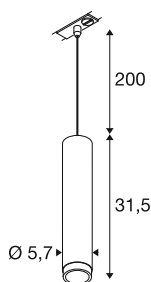

GRIP! L

1~ pendant light, GU10, pendant length 200 cm, 1x max. 6W, bronze / black

GRIP! is the new decorative pendant light from SLV that goes hand in hand with the latest design trends. The powerful version in size L is operated with GU10 lamps, is equipped with a glare-reducing reflector and is available for the single-circuit system. Visually, the GRIP! pendant lights with their modern colour combinations and the decorative rings, which are available separately in four colours and allow for individual customisation.

TECHNICAL DATA

Item no.	1008472
Socket	GU10
Number of sockets	1
Number of different light outlets	1
IP Code	IP20
Impact resistance class	IK 02
Impact resistance	0.2 Joule
Assembly	Surface
Primary nominal voltage	220-240V ~50/60 Hz
Safety class	II
Wattage	6 W
Color	bronze/black
Height	31.5 cm
Diameter	5.7 cm
Pendant length	200 cm
Net weight	0.57 kg
Gross weight	0.84 kg