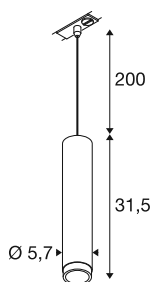

GRIP! L

1~ pendant light, GU10, pendant length 200 cm, 1x max. 6W, gold / black

GRIP! is the new decorative pendant light from SLV that goes hand in hand with the latest design trends. The powerful version in size L is operated with GU10 lamps, is equipped with a glare-reducing reflector and is available for the single-circuit system. Visually, the GRIP! pendant lights with their modern colour combinations and the decorative rings, which are available separately in four colours and allow for individual customisation.

TECHNICAL DATA

Item no.	1008473
Socket	GU10
Number of sockets	1
Number of different light outlets	1
IP Code	IP20
Impact resistance class	IK 02
Impact resistance	0.2 Joule
Assembly	Surface
Primary nominal voltage	220-240V ~50/60 Hz
Safety class	II
Wattage	6 W
Color	gold/black
Height	31.5 cm
Diameter	5.7 cm
Pendant length	200 cm
Net weight	0.57 kg
Gross weight	0.84 kg