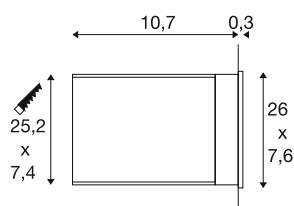

## BRICK MESH

recessed wall light, rectangular, 3000K, 5W, IP55, black

Do you want to illuminate stairs, entrances, ramps or paths without glare? The BRICK Mesh recessed wall light produces light optimised for orientation that is extremely durable and weatherproof with a service life of 50,000 hours and an IP65 protection rating. As the luminaire body is installed completely inside the wall via a recessed pot, there is no risk of accidents. The otherwise closed knock-out openings on the side or rear ensure that the housing is not soiled when installed in concrete walls.

## TECHNICAL DATA

Item no.	1008481
IP Code	IP65
Impact resistance class	IK 08
Impact resistance	5 Joule
Assembly	Recessed
Number of through-wires	64
Primary nominal voltage	220-240V ~50/60 Hz
Secondary power / voltage	500 mA
Safety class	I
Wattage	5 W
Minimum ambient temperature	-20 °C
Maximum ambient temperature	40 °C
Number of luminaires at LS B16A	64
Number of luminaires at LS C16A	102
Level of inrush current	15 A
Duration of inrush current	200 µs
Temperature at glass (light emission)	60 °C
Lumen	150 lm
Colour temperature	3000 Kelvin
Color	stainless steel
CRI	80
Service life	50000 h

<b>Risk Group</b>	1
<b>Length</b>	26 cm
<b>Width</b>	11 cm
<b>Height</b>	7.6 cm
<b>Net weight</b>	1.24 kg
<b>Gross weight</b>	1.34 kg
<b>Shape of cut-out</b>	rectangular
<b>Installation length</b>	25.2 cm
<b>Installation width</b>	7.5 cm
<b>Installation depth</b>	10.7 cm