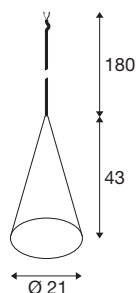

MAGICO 20

pendant light, E27, pendant length 180cm, 1x max. 10-W, matt white

The MAGICO pendant lights are elegant, cone-shaped lights that are available in three sizes and three colours. In matt black, matt white or a combination of black and gold, they offer a wide range of design options. With their open cable end and a suitable adapter, they can also be integrated into a track system.

TECHNICAL DATA

Item no.	1008501
Socket	E27
Lamp	LED E27
Number of sockets	1
Lamps included	No
IP Code	IP20
Impact resistance class	IK 02
Impact resistance	0.2 Joule
Assembly	Recessed
Assembly details	Ceiling, Ceiling with Acc., Track Ceiling
Primary nominal voltage	220-240V ~50/60Hz
Safety class	II
Wattage	10 W
Minimum ambient temperature	-20 °C
Maximum ambient temperature	45 °C
Color	matt white
Height	43 cm
Diameter	21 cm
Pendant length	180 cm
Net weight	0.8 kg
Gross weight	1.41 kg