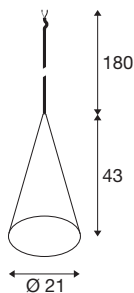

MAGICO 20

pendant light, E27, pendant length 180cm, 1x max. 10-W, matt black / gold

The MAGICO pendant lights are elegant, cone-shaped lights that are available in three sizes and three colours. In matt black, matt white or a combination of black and gold, they offer a wide range of design options. With their open cable end and a suitable adapter, they can also be integrated into a track system.

TECHNICAL DATA

Item no.	1008502
Socket	E27
Lamp	LED E27
Number of sockets	1
Lamps included	No
IP Code	IP20
Impact resistance class	IK 02
Impact resistance	0.2 Joule
Assembly	Recessed
Assembly details	Ceiling, Ceiling with Acc., Track Ceiling
Primary nominal voltage	220-240V ~50/60Hz
Safety class	II
Wattage	10 W
Minimum ambient temperature	-20 °C
Maximum ambient temperature	45 °C
Color	matt black/gold
Height	43 cm
Diameter	21 cm
Pendant length	180 cm
Net weight	0.8 kg
Gross weight	1.41 kg