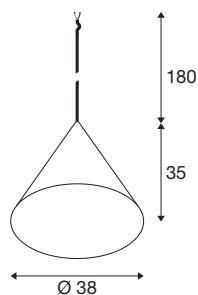

MAGICO 38

pendant light, E27, pendant length 180cm, 1x max. 10-W, matt black

The MAGICO pendant lights are elegant, cone-shaped lights that are available in three sizes and three colours. In matt black, matt white or a combination of black and gold, they offer a wide range of design options. With their open cable end and a suitable adapter, they can also be integrated into a track system.

TECHNICAL DATA

Item no.	1008503
Socket	E27
Lamp	LED E27
Number of sockets	1
Lamps included	No
IP Code	IP20
Impact resistance class	IK 02
Impact resistance	0.2 Joule
Assembly	Recessed
Assembly details	Ceiling, Ceiling with Acc., Track Ceiling
Primary nominal voltage	220-240V ~50/60Hz
Safety class	II
Wattage	10 W
Minimum ambient temperature	-20 °C
Maximum ambient temperature	45 °C
Color	matt black
Height	35 cm
Diameter	38 cm
Pendant length	180 cm
Net weight	1.7 kg
Gross weight	2.52 kg