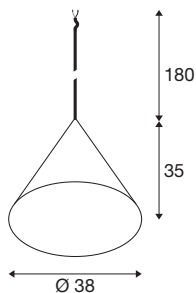

MAGICO 38

pendant light, E27, pendant length 180cm, 1x max. 10-W, matt white

The MAGICO pendant lights are elegant, cone-shaped lights that are available in three sizes and three colours. In matt black, matt white or a combination of black and gold, they offer a wide range of design options. With their open cable end and a suitable adapter, they can also be integrated into a track system.

TECHNICAL DATA

Item no.	1008504
Socket	E27
Lamp	LED E27
Number of sockets	1
Lamps included	No
IP Code	IP20
Impact resistance class	IK 02
Impact resistance	0.2 Joule
Assembly	Recessed
Assembly details	Ceiling, Ceiling with Acc., Track Ceiling
Primary nominal voltage	220-240V ~50/60Hz
Safety class	II
Wattage	10 W
Minimum ambient temperature	-20 °C
Maximum ambient temperature	45 °C
Color	matt white
Height	35 cm
Diameter	38 cm
Pendant length	180 cm
Net weight	1.7 kg
Gross weight	2.52 kg