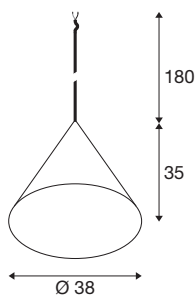

MAGICO 38

pendant light, E27, pendant length 180cm, 1x max. 10-W, matt black / gold

The MAGICO pendant lights are elegant, cone-shaped lights that are available in three sizes and three colours. In matt black, matt white or a combination of black and gold, they offer a wide range of design options. With their open cable end and a suitable adapter, they can also be integrated into a track system.

TECHNICAL DATA

Item no.	1008505
Socket	E27
Lamp	LED E27
Number of sockets	1
Lamps included	No
IP Code	IP20
Impact resistance class	IK 02
Impact resistance	0.2 Joule
Assembly	Recessed
Assembly details	Ceiling, Ceiling with Acc., Track Ceiling
Primary nominal voltage	220-240V ~50/60Hz
Safety class	II
Wattage	10 W
Minimum ambient temperature	-20 °C
Maximum ambient temperature	45 °C
Color	matt black/gold
Height	35 cm
Diameter	38 cm
Pendant length	180 cm
Net weight	1.7 kg
Gross weight	2.52 kg