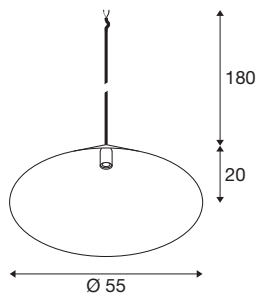

MAGICO 55

pendant light, E27, pendant length 180cm, 1x max. 10-W, matt white

The MAGICO pendant lights are elegant, cone-shaped lights that are available in three sizes and three colours. In matt black, matt white or a combination of black and gold, they offer a wide range of design options. With their open cable end and a suitable adapter, they can also be integrated into a track system.

TECHNICAL DATA

Item no.	1008506
Socket	E27
Lamp	LED E27
Number of sockets	1
Lamps included	No
IP Code	IP20
Impact resistance class	IK 02
Impact resistance	0.2 Joule
Assembly	Recessed
Assembly details	Ceiling, Ceiling with Acc.
Primary nominal voltage	220-240V ~50/60Hz
Safety class	II
Wattage	10 W
Minimum ambient temperature	-20 °C
Maximum ambient temperature	45 °C
Color	matt white
Height	20 cm
Diameter	55 cm
Pendant length	180 cm
Net weight	2.1 kg
Gross weight	3.35 kg