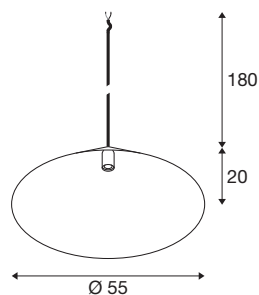

MAGICO 55

pendant light, E27, pendant length 180cm, 1x max. 10-W, matt black / gold

The MAGICO pendant lights are elegant, cone-shaped lights that are available in three sizes and three colours. In matt black, matt white or a combination of black and gold, they offer a wide range of design options. With their open cable end and a suitable adapter, they can also be integrated into a track system.

TECHNICAL DATA

Item no.	1008508
Socket	E27
Lamp	LED E27
Number of sockets	1
Lamps included	No
IP Code	IP20
Impact resistance class	IK 02
Impact resistance	0.2 Joule
Assembly	Recessed
Assembly details	Ceiling, Ceiling with Acc., Track Ceiling
Primary nominal voltage	220-240V ~50/60Hz
Safety class	II
Wattage	10 W
Minimum ambient temperature	-20 °C
Maximum ambient temperature	45 °C
Color	matt black/gold
Height	20 cm
Diameter	55 cm
Pendant length	180 cm
Net weight	2.1 kg
Gross weight	3.35 kg