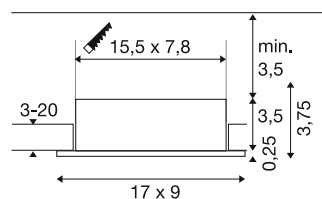

NEW TRIA® 155

recessed ceiling light, square, 2 x GU10, two-lamp, white

Discover the new generation of our NEW TRIA® recessed ceiling lights with even more possibilities for an individual lighting experience. Top sellers such as the NEW TRIA® 155 are available as a complete set. A variety of design options are guaranteed thanks to two replaceable LED lights and two elegant housing colours. The generous rotation and swivelling range of the recessed spotlight allows the light cone to be aligned as desired.

TECHNICAL DATA

Item no.	1008509
Socket	GU10
Number of sockets	2
Horizontal rotation range	30 °
IP Code	IP20
Assembly	Recessed
Primary nominal voltage	220-240V ~50/60 Hz
Safety class	II
Wattage	10 W
Color	white
Length	17 cm
Width	9 cm
Height	3.75 cm
Net weight	0.25 kg
Gross weight	0.34 kg
Shape of cut-out	square
Installation length	15.5 cm
Installation width	7.8 cm
Installation depth	7 cm