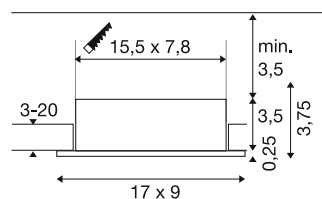

## NEW TRIA® 155

recessed ceiling light, square, 2 x GU10, two-lamp, black

Discover the new generation of our NEW TRIA® recessed ceiling lights with even more possibilities for an individual lighting experience. Top sellers such as the NEW TRIA® 155 are available as a complete set. A variety of design options are guaranteed thanks to two replaceable LED lights and two elegant housing colours. The generous rotation and swivelling range of the recessed spotlight allows the light cone to be aligned as desired.

## TECHNICAL DATA

Item no.	1008510
Socket	GU10
Number of sockets	2
Horizontal rotation range	30 °
IP Code	IP20
Assembly	Recessed
Primary nominal voltage	220-240V ~50/60 Hz
Safety class	II
Wattage	10 W
Color	black
Length	17 cm
Width	9 cm
Height	3.75 cm
Net weight	0.34 kg
Gross weight	0.43 kg
Shape of cut-out	square
Installation length	15.5 cm
Installation width	7.8 cm
Installation depth	5 cm